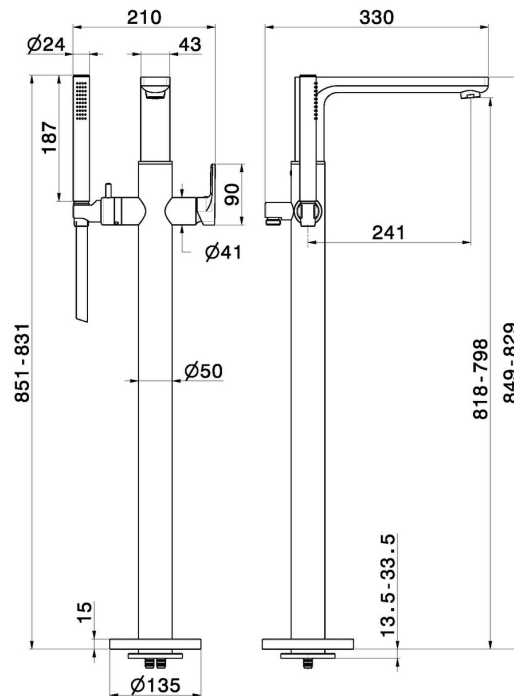

B-EASY

72684E.01.014

Floor mounted bath group - finish Matt White

With mixer, diverter and shower set

FEATURES

Material	Brass
Technology	Save Water
Installation	Floor concealed part
Control type	Single lever
Diverter type	Mechanic diverter
Water mixing	Mechanical
Required for installation	<u>27819.00.000</u>

TECHNICAL DRAWING

B-EASY

72684E.01.014

Floor mounted bath group - finish Matt White

AVAILABLE FINISHES

01.014

Matt White

01.093