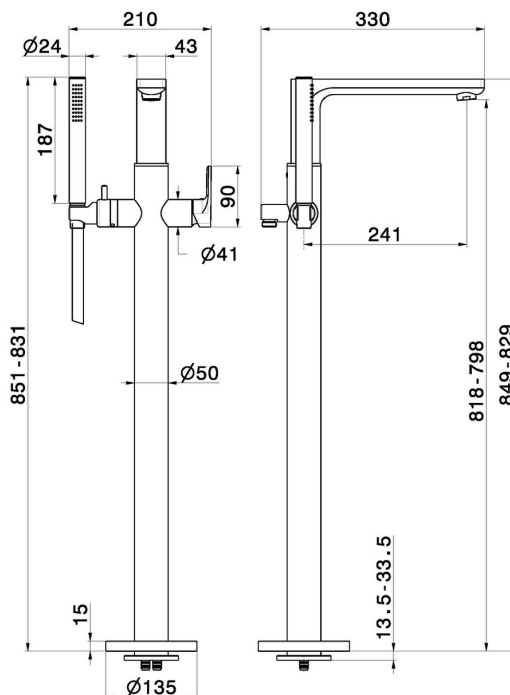

TECHNICAL DRAWING