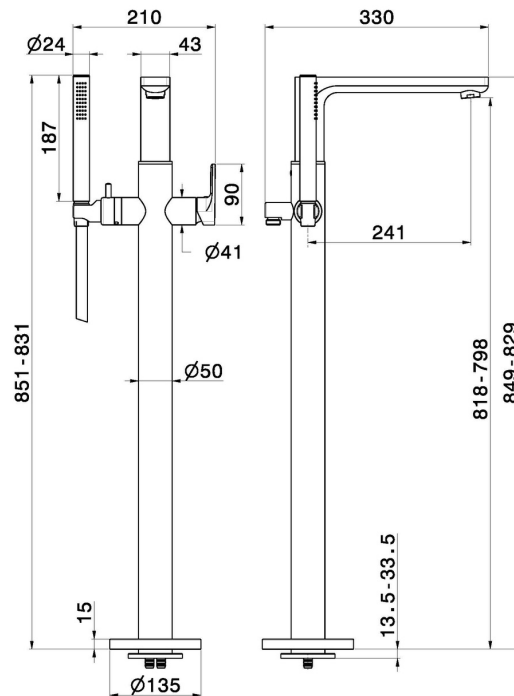

B-EASY

72684E.21.018

Floor mounted bath group - finish Chrome

With mixer, diverter and shower set

Chrome

FEATURES

Material	Brass
Technology	Save Water
Installation	Floor concealed part
Control type	Single lever
Diverter type	Mechanic diverter
Water mixing	Mechanical
Required for installation	<u>27819.00.000</u>

TECHNICAL DRAWING

B-EASY

72684E.21.018

Floor mounted bath group - finish Chrome

AVAILABLE FINISHES

21.018

Chrome

01.014