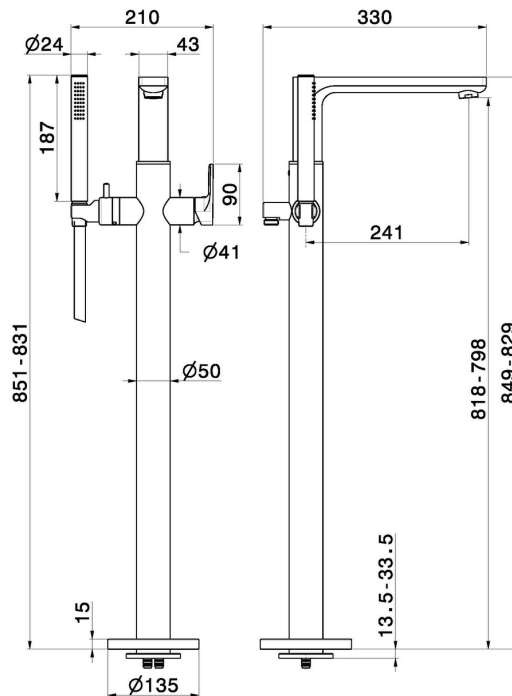

B-EASY

72684E.M0.070

Floor mounted bath group - finish Titanium Satin

With mixer, diverter and shower set

Titanium Satin

FEATURES

Material	Brass
Technology	Save Water
Installation	Floor concealed part
Control type	Single lever
Diverter type	Mechanic diverter
Water mixing	Mechanical
Required for installation	<u>27819.00.000</u>

TECHNICAL DRAWING

B-EASY

72684E.M0.070

Floor mounted bath group - finish Titanium Satin

AVAILABLE FINISHES

 **M0.070**
Titanium Satin

 **01.014**
finish Matt White

 **01.093**
finish Matt Black