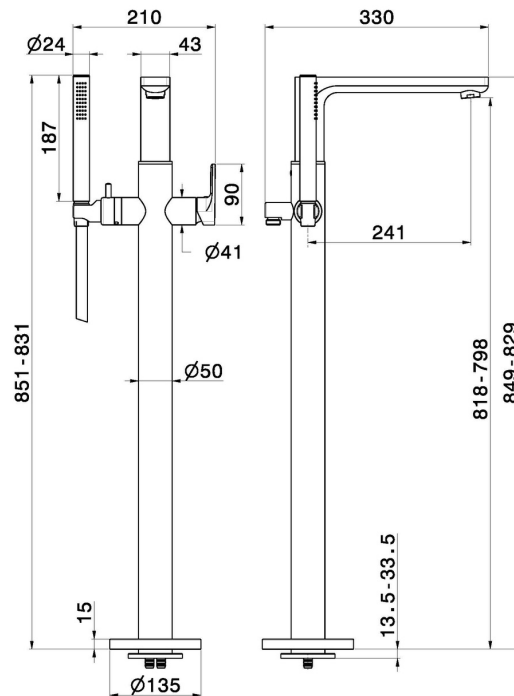

B-EASY

72684E.M0.071

Floor mounted bath group - finish Gold Satin

With mixer, diverter and shower set

Gold Satin

FEATURES

Material	Brass
Technology	Save Water
Installation	Floor concealed part
Control type	Single lever
Diverter type	Mechanic diverter
Water mixing	Mechanical
Required for installation	<u>27819.00.000</u>

TECHNICAL DRAWING

B-EASY

72684E.M0.071

Floor mounted bath group - finish Gold Satin

AVAILABLE FINISHES

M0.071

Gold Satin

01.014