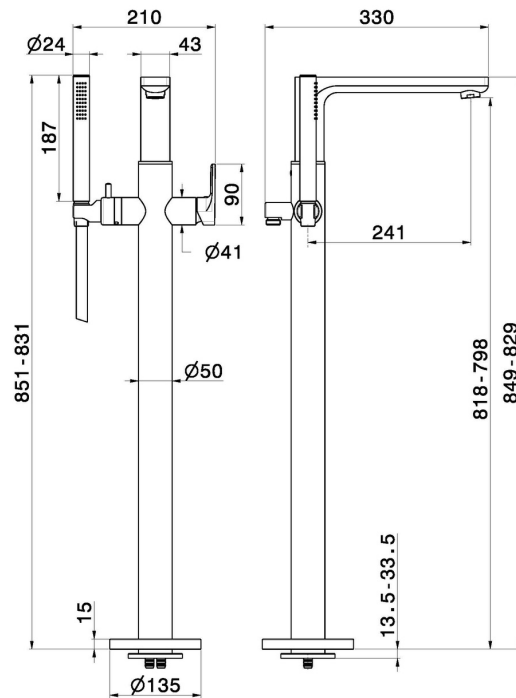

B-EASY

72684E.M0.072

Floor mounted bath group - finish Copper Satin

With mixer, diverter and shower set

Copper Satin

FEATURES

Material	Brass
Technology	Save Water
Installation	Floor concealed part
Control type	Single lever
Diverter type	Mechanic diverter
Water mixing	Mechanical
Required for installation	<u>27819.00.000</u>

TECHNICAL DRAWING

B-EASY

72684E.M0.072

Floor mounted bath group - finish Copper Satin

AVAILABLE FINISHES

 **M0.072**
Copper Satin

 **01.014**
finish Matt White

 **01.093**
finish Matt Black