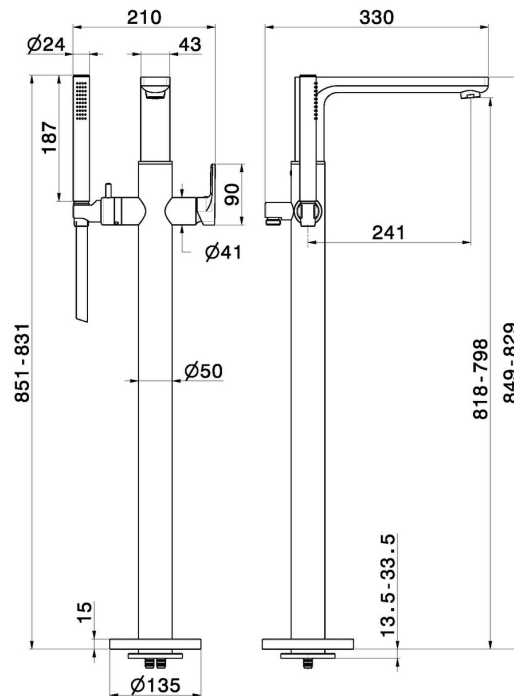

B-EASY

72684E.M0.075

Floor mounted bath group - finish Copper Glossy

With mixer, diverter and shower set

FEATURES

Material	Brass
Technology	Save Water
Installation	Floor concealed part
Control type	Single lever
Diverter type	Mechanic diverter
Water mixing	Mechanical
Required for installation	<u>27819.00.000</u>

TECHNICAL DRAWING

B-EASY

72684E.M0.075

Floor mounted bath group - finish Copper Glossy

AVAILABLE FINISHES

M0.075

Copper Glossy

01.014