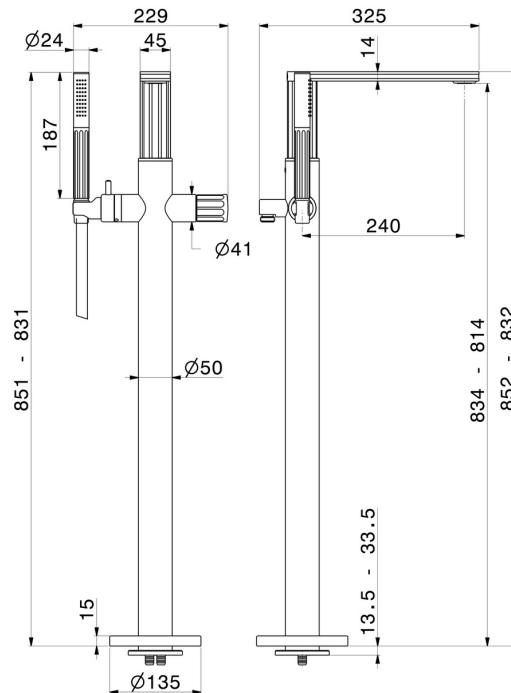

TECHNICAL DRAWING