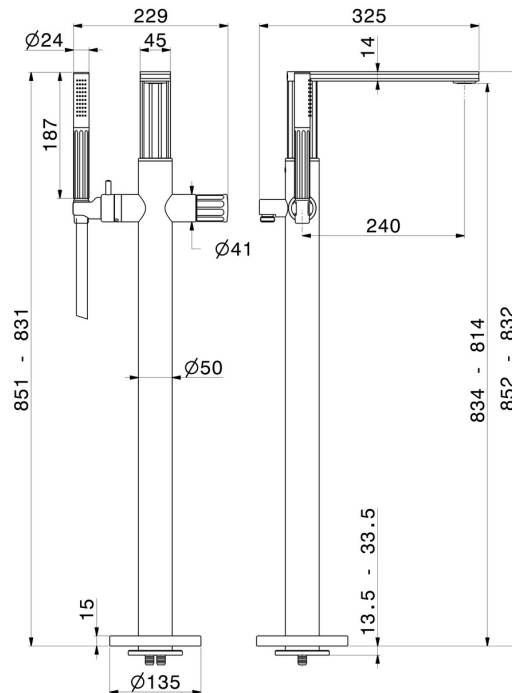

TECHNICAL DRAWING