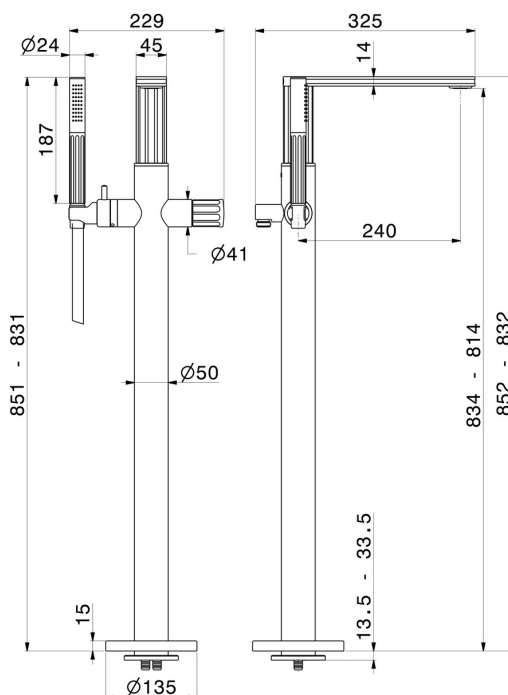

TECHNICAL DRAWING