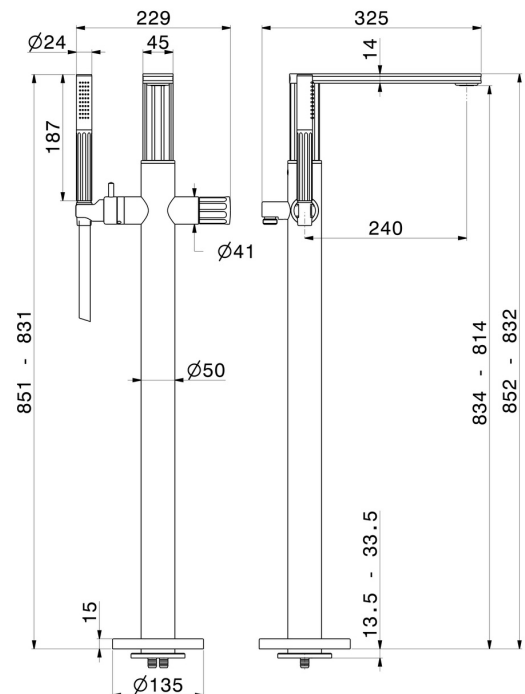

IONIKA

72884E.59.067

Floor mounted bath group - finish PVD Brushed Copper Bronze

With mixer, diverter and shower set

PVD Brushed Copper Bronze

FEATURES

Material	Brass
Technology	Save Water
Installation	Floor concealed part
Diverter type	Mechanic diverter
Water mixing	Mechanical
Required for installation	<u>27819.00.000</u>

TECHNICAL DRAWING

IONIKA

72884E.59.067

Floor mounted bath group - finish PVD Brushed Copper Bronze

AVAILABLE FINISHES

59.067

PVD Brushed Copper Bronze

01.014