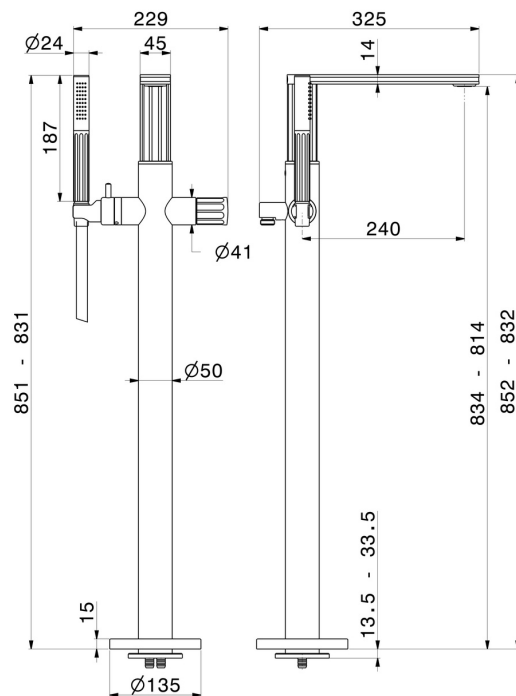

# IONIKA

**72884E.59.098**

Floor mounted bath group - finish PVD Brushed Pale Gold

With mixer, diverter and shower set

PVD Brushed Pale Gold

## FEATURES

Material	<b>Brass</b>
Technology	<b>Save Water</b>
Installation	<b>Floor concealed part</b>
Diverter type	<b>Mechanic diverter</b>
Water mixing	<b>Mechanical</b>
Required for installation	<b><u>27819.00.000</u></b>

## TECHNICAL DRAWING

**IONIKA**

**72884E.59.098**

Floor mounted bath group - finish PVD Brushed Pale Gold

**AVAILABLE FINISHES**

---

**59.098**

PVD Brushed Pale Gold