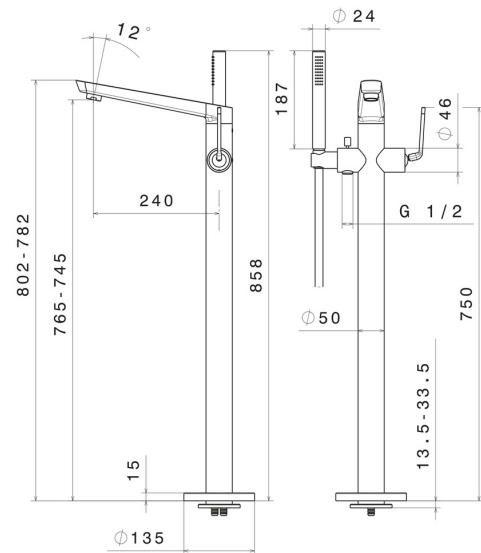

O'RAMA

68484E.01.093

Floor mounted bath group, with mixer, diverter and shower set - finish Matt Black

External part

FEATURES

Material	Brass
Technology	Save Water
Installation	Floor concealed part
Control type	Single lever
Diverter type	Mechanic diverter
Water mixing	Mechanical
Required for installation	<u>27819.00.000</u>

TECHNICAL DRAWING

O'RAMA

68484E.01.093

Floor mounted bath group, with mixer, diverter and shower set - finish Matt Black

AVAILABLE FINISHES

01.093

Matt Black

05.093