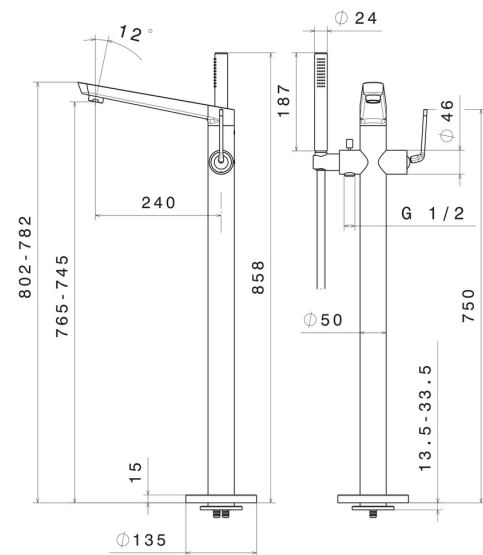

O'RAMA

68484E.05.093

Floor mounted bath group, with mixer, diverter and shower set - finish Chrome - Matt Black

External part

Chrome - Matt Black

FEATURES

| | |
|---------------------------|-----------------------------|
| Material | Brass |
| Technology | Save Water |
| Installation | Floor concealed part |
| Control type | Single lever |
| Diverter type | Mechanic diverter |
| Water mixing | Mechanical |
| Required for installation | <u>27819.00.000</u> |

TECHNICAL DRAWING

O'RAMA

68484E.05.093

Floor mounted bath group, with mixer, diverter and shower set - finish Chrome - Matt Black

AVAILABLE FINISHES

05.093

Chrome - Matt Black

01.093