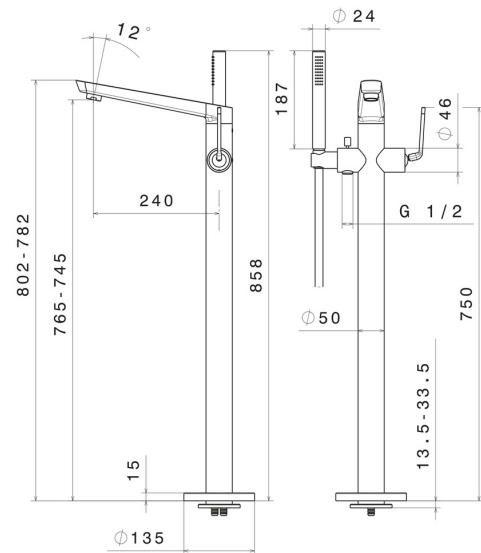

## 68484E.61.020

Floor mounted bath group, with mixer, diverter and shower set - finish PVD Glossy Gold

External part

PVD Glossy Gold

### FEATURES

Material	<b>Brass</b>
Technology	<b>Save Water</b>
Installation	<b>Floor concealed part</b>
Control type	<b>Single lever</b>
Diverter type	<b>Mechanic diverter</b>
Water mixing	<b>Mechanical</b>
Required for installation	<b><u>27819.00.000</u></b>

### TECHNICAL DRAWING

**O'RAMA**

**68484E.61.020**

Floor mounted bath group, with mixer, diverter and shower set - finish PVD Glossy Gold

**AVAILABLE FINISHES**

---

**61.020**

PVD Glossy Gold