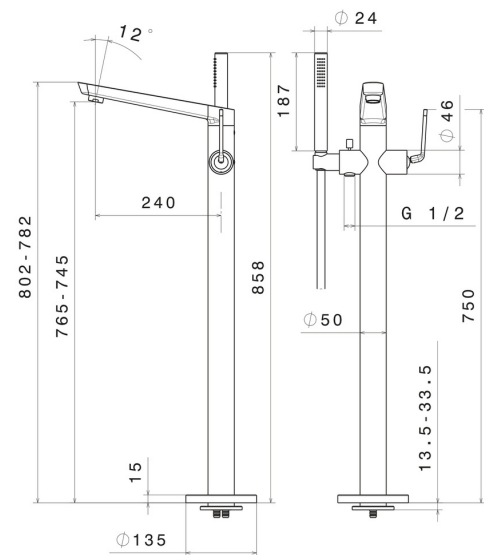

O'RAMA

68484E.M2.070

Floor mounted bath group, with mixer, diverter and shower set - finish Titanium Satin - Matt black

External part

FEATURES

Material	Brass
Technology	Save Water
Installation	Floor concealed part
Control type	Single lever
Diverter type	Mechanic diverter
Water mixing	Mechanical
Required for installation	<u>27819.00.000</u>

TECHNICAL DRAWING

O'RAMA

68484E.M2.070

Floor mounted bath group, with mixer, diverter and shower set - finish Titanium Satin - Matt black

AVAILABLE FINISHES

M2.070

Titanium Satin - Matt black

01.093