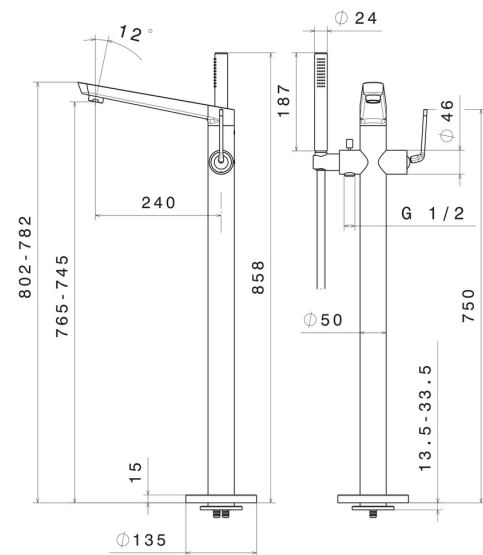

O'RAMA

68484E.M2.071

Floor mounted bath group, with mixer, diverter and shower set - finish Gold Satin - Matt black

External part

Gold Satin - Matt black

FEATURES

Material	Brass
Technology	Save Water
Installation	Floor concealed part
Control type	Single lever
Diverter type	Mechanic diverter
Water mixing	Mechanical
Required for installation	<u>27819.00.000</u>

TECHNICAL DRAWING

O'RAMA

68484E.M2.071

Floor mounted bath group, with mixer, diverter and shower set - finish Gold Satin - Matt black

AVAILABLE FINISHES

M2.071

Gold Satin - Matt black

01.093