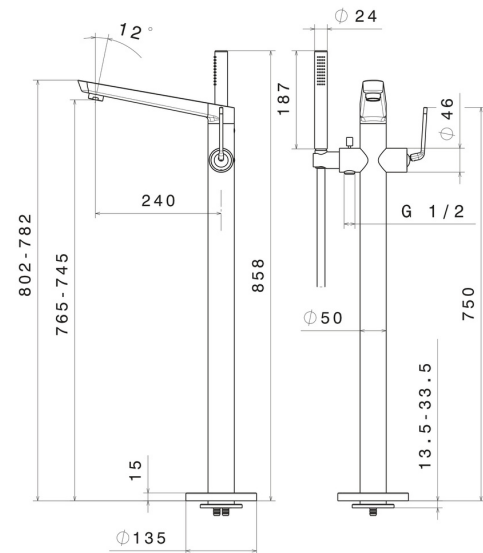

TECHNICAL DRAWING