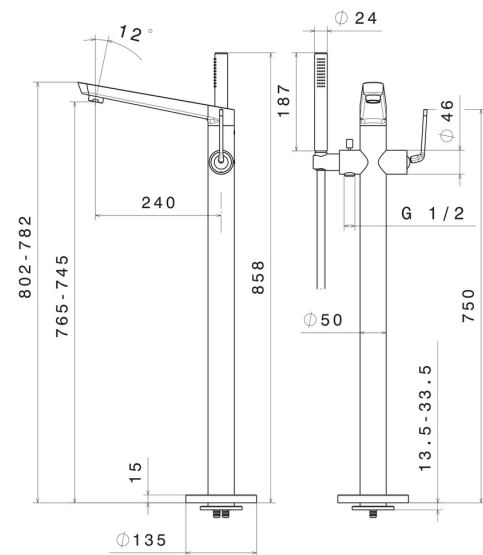

O'RAMA

68484E.M2.075

Floor mounted bath group, with mixer, diverter and shower set - finish Copper Glossy

External part

Copper Glossy

FEATURES

Material	Brass
Technology	Save Water
Installation	Floor concealed part
Control type	Single lever
Diverter type	Mechanic diverter
Water mixing	Mechanical
Required for installation	<u>27819.00.000</u>

TECHNICAL DRAWING

O'RAMA

68484E.M2.075

Floor mounted bath group, with mixer, diverter and shower set - finish Copper Glossy

AVAILABLE FINISHES

M2.075

Copper Glossy

01.093