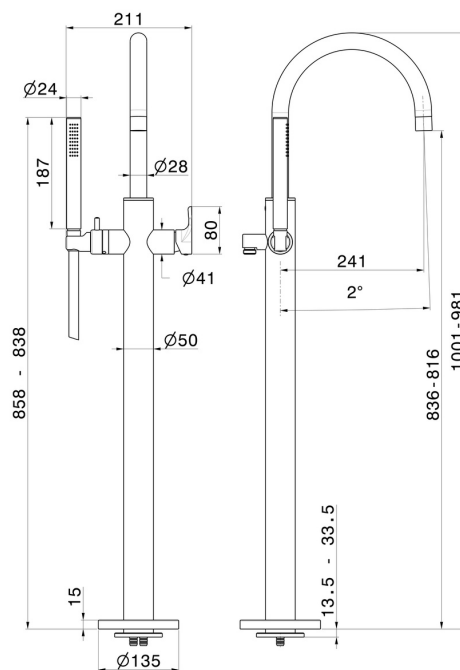

LINFA II

69484E.01.014

Floor mounted bath group, with mixer, diverter and shower set - finish Matt White

External part

FEATURES

Material	Brass
Technology	Save Water
Installation	Floor concealed part
Diverter type	Mechanic diverter
Water mixing	Mechanical
Required for installation	<u>27819.00.000</u>

TECHNICAL DRAWING

 **AR Preview**
try it in your home

More Details
on our [website](#)

LINFA II

69484E.01.014

Floor mounted bath group, with mixer, diverter and shower set - finish Matt White

AVAILABLE FINISHES