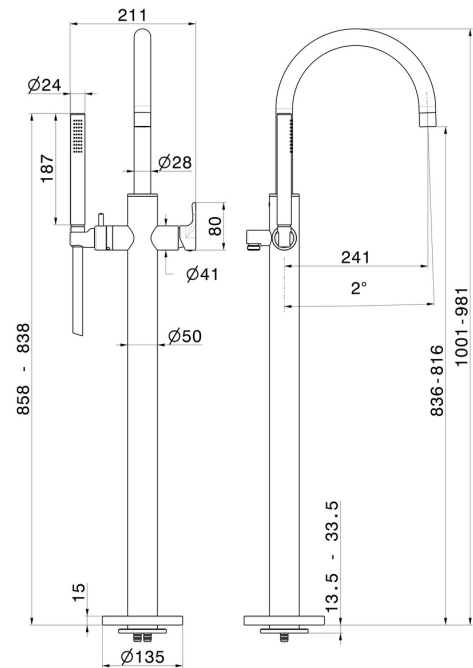

# LINFA II

**69484E.01.093**

Floor mounted bath group, with mixer, diverter and shower set - finish Matt Black

External part

## FEATURES

Material	<b>Brass</b>
Technology	<b>Save Water</b>
Installation	<b>Floor concealed part</b>
Diverter type	<b>Mechanic diverter</b>
Water mixing	<b>Mechanical</b>
Required for installation	<b><u>27819.00.000</u></b>

## TECHNICAL DRAWING

**LINFA II**

**69484E.01.093**

Floor mounted bath group, with mixer, diverter and shower set - finish Matt Black

**AVAILABLE FINISHES**

---

**01.093**

Matt Black