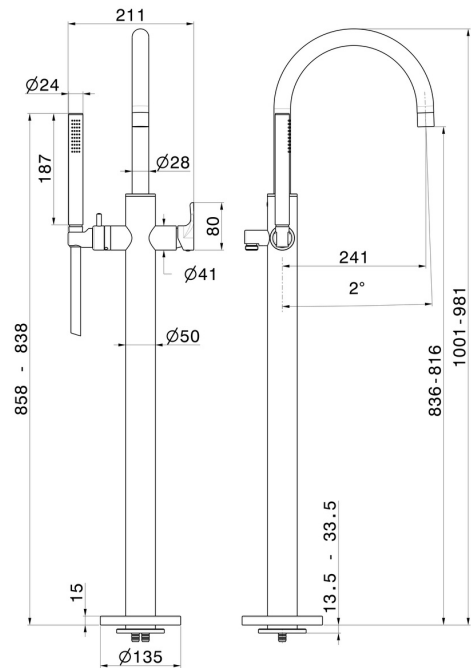

# LINFA II

**69484E.21.018**

Floor mounted bath group, with mixer, diverter and shower set - finish Chrome

External part

## FEATURES

|                           |                             |
|---------------------------|-----------------------------|
| Material                  | <b>Brass</b>                |
| Technology                | <b>Save Water</b>           |
| Installation              | <b>Floor concealed part</b> |
| Diverter type             | <b>Mechanic diverter</b>    |
| Water mixing              | <b>Mechanical</b>           |
| Required for installation | <b><u>27819.00.000</u></b>  |

## TECHNICAL DRAWING

 **AR Preview**  
try it in your home

**More Details**  
on our [website](#)

**LINFA II**

**69484E.21.018**

Floor mounted bath group, with mixer, diverter and shower set - finish Chrome