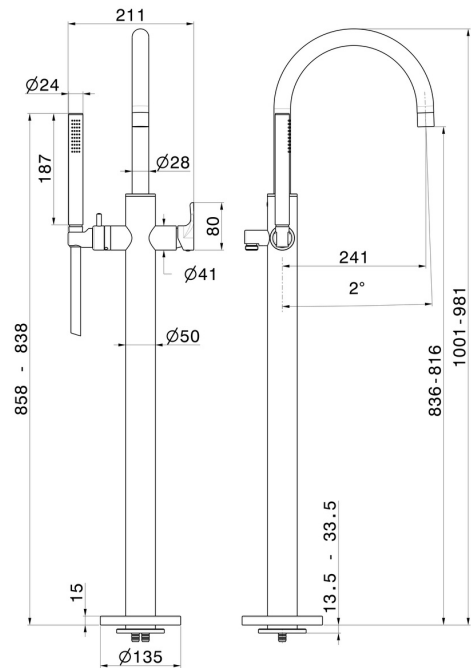

LINFA II

69484E.M0.070

Floor mounted bath group, with mixer, diverter and shower set - finish Titanium Satin

External part

Titanium Satin

FEATURES

Material	Brass
Technology	Save Water
Installation	Floor concealed part
Diverter type	Mechanic diverter
Water mixing	Mechanical
Required for installation	<u>27819.00.000</u>

TECHNICAL DRAWING

 **AR Preview**
try it in your home

More Details
on our [website](#)

LINFA II

69484E.M0.070

Floor mounted bath group, with mixer, diverter and shower set - finish Titanium Satin

AVAILABLE FINISHES