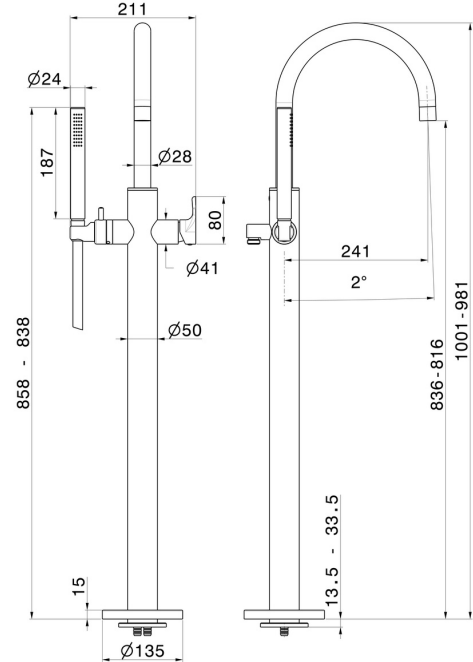

LINFA II

69484E.M0.071

Floor mounted bath group, with mixer, diverter and shower set - finish Gold Satin

External part

Gold Satin

FEATURES

Material	Brass
Technology	Save Water
Installation	Floor concealed part
Diverter type	Mechanic diverter
Water mixing	Mechanical
Required for installation	<u>27819.00.000</u>

TECHNICAL DRAWING

LINFA II

69484E.M0.071

Floor mounted bath group, with mixer, diverter and shower set - finish Gold Satin

AVAILABLE FINISHES

M0.071

Gold Satin

01.014