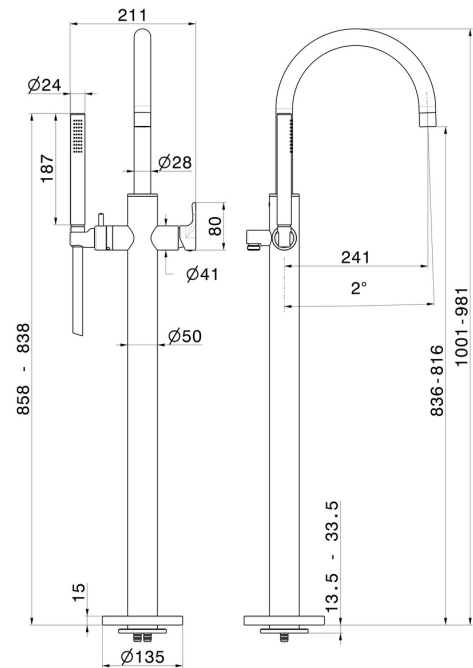

LINFA II

69484E.M0.072

Floor mounted bath group, with mixer, diverter and shower set - finish Copper Satin

External part

Copper Satin

FEATURES

Material	Brass
Technology	Save Water
Installation	Floor concealed part
Diverter type	Mechanic diverter
Water mixing	Mechanical
Required for installation	<u>27819.00.000</u>

TECHNICAL DRAWING

LINFA II

69484E.M0.072

Floor mounted bath group, with mixer, diverter and shower set - finish Copper Satin

AVAILABLE FINISHES

 **M0.072**
Copper Satin

 **01.014**
finish Matt White

 **01.093**
finish Matt Black