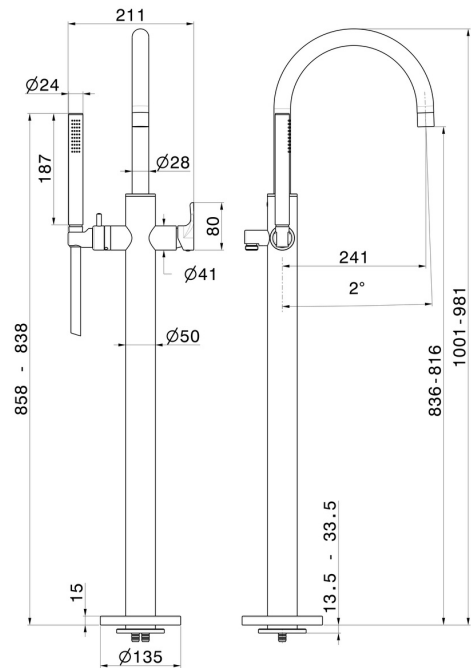

LINFA II

69484E.M0.075

Floor mounted bath group, with mixer, diverter and shower set - finish Copper Glossy

External part

FEATURES

Material	Brass
Technology	Save Water
Installation	Floor concealed part
Diverter type	Mechanic diverter
Water mixing	Mechanical
Required for installation	<u>27819.00.000</u>

TECHNICAL DRAWING

LINFA II

69484E.M0.075

Floor mounted bath group, with mixer, diverter and shower set - finish Copper Glossy

AVAILABLE FINISHES

M0.075

Copper Glossy

01.014