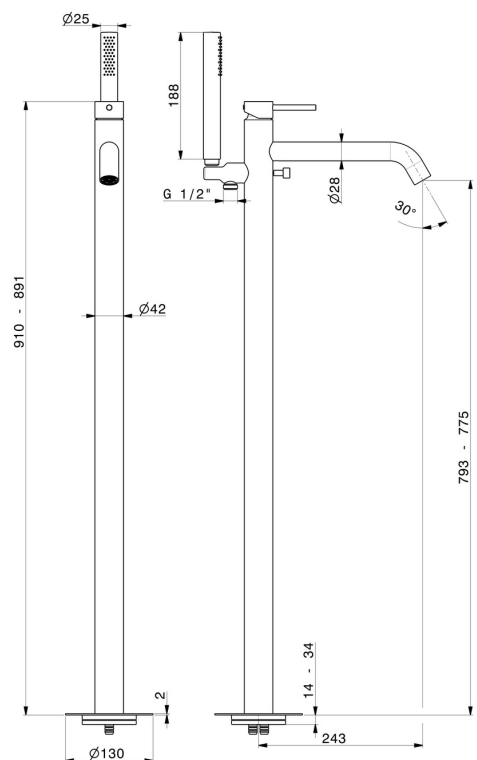

X-STEEL 316

69684EX.59.064

Floor mounted bath group, with mixer, diverter and shower set - finish PVD Brushed Gun Metal

External part

PVD Brushed Gun Metal

FEATURES

Material	Stainless Steel
Technology	Save Water
Installation	Floor concealed part
Diverter type	Mechanic diverter
Water mixing	Mechanical
Required for installation	<u>27819.00.000</u>

TECHNICAL DRAWING

 **AR Preview**
try it in your home

More Details
on our [website](#)

X-STEEL 316

69684EX.59.064

Floor mounted bath group, with mixer, diverter and shower set - finish PVD Brushed Gun Metal