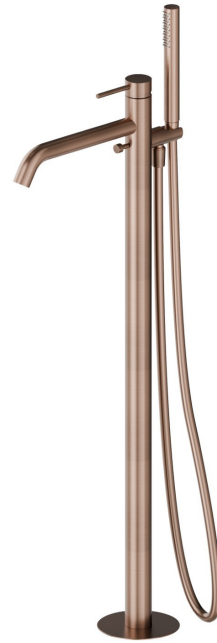

X-STEEL 316

69684EX.59.067

Floor mounted bath group, with mixer, diverter and shower set - finish PVD Brushed Copper Bronze

External part

PVD Brushed Copper Bronze

FEATURES

Material	Stainless Steel
Technology	Save Water
Installation	Floor concealed part
Diverter type	Mechanic diverter
Water mixing	Mechanical
Required for installation	<u>27819.00.000</u>

TECHNICAL DRAWING

X-STEEL 316

69684EX.59.067

Floor mounted bath group, with mixer, diverter and shower set - finish PVD Brushed Copper Bronze

AVAILABLE FINISHES

59.067

PVD Brushed Copper Bronze

50.050

finish Stainless Steel

59.064

finish PVD Brushed Gun Metal

59.097

finish PVD Brushed Gold

59.098

finish PVD Brushed Pale Gold