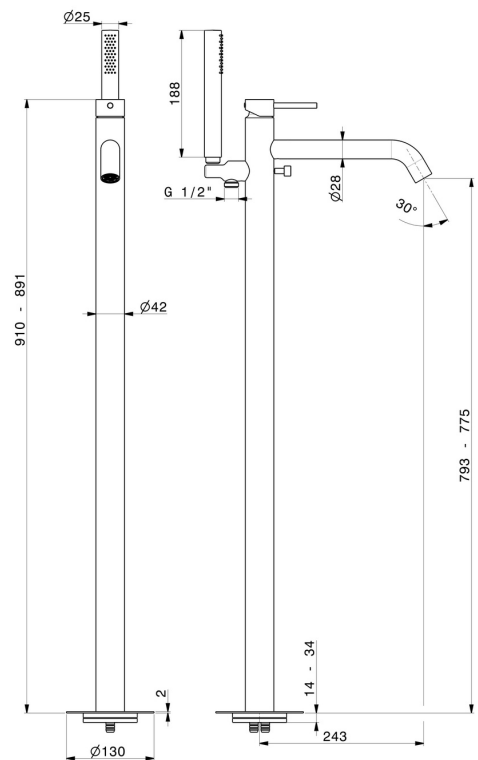

X-STEEL 316

69684EX.59.067

Floor mounted bath group, with mixer, diverter and shower set - finish PVD Brushed Copper Bronze

External part

PVD Brushed Copper Bronze

FEATURES

Material	Stainless Steel
Technology	Save Water
Installation	Floor concealed part
Diverter type	Mechanic diverter
Water mixing	Mechanical
Required for installation	<u>27819.00.000</u>

TECHNICAL DRAWING

X-STEEL 316

69684EX.59.067

Floor mounted bath group, with mixer, diverter and shower set - finish PVD Brushed Copper Bronze

AVAILABLE FINISHES

59.067

PVD Brushed Copper Bronze

50.050