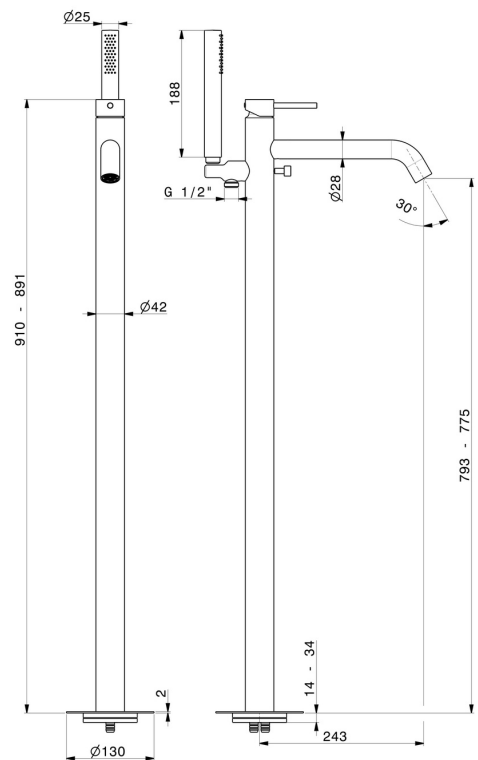

## 69684EX.59.097

Floor mounted bath group, with mixer, diverter and shower set - finish PVD Brushed Gold

External part

### FEATURES

|                           |                             |
|---------------------------|-----------------------------|
| Material                  | <b>Stainless Steel</b>      |
| Technology                | <b>Save Water</b>           |
| Installation              | <b>Floor concealed part</b> |
| Diverter type             | <b>Mechanic diverter</b>    |
| Water mixing              | <b>Mechanical</b>           |
| Required for installation | <b><u>27819.00.000</u></b>  |

### TECHNICAL DRAWING

**X-STEEL 316**

**69684EX.59.097**

Floor mounted bath group, with mixer, diverter and shower set - finish PVD Brushed Gold

**AVAILABLE FINISHES**

---

**59.097**

PVD Brushed Gold