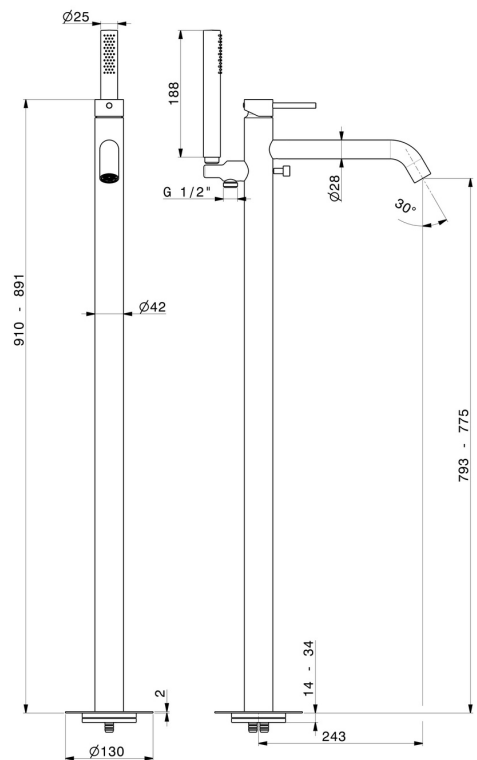

X-STEEL 316

69684EX.59.098

Floor mounted bath group, with mixer, diverter and shower set - finish PVD Brushed Pale Gold

External part

PVD Brushed Pale Gold

FEATURES

Material	Stainless Steel
Technology	Save Water
Installation	Floor concealed part
Diverter type	Mechanic diverter
Water mixing	Mechanical
Required for installation	<u>27819.00.000</u>

TECHNICAL DRAWING

X-STEEL 316

69684EX.59.098

Floor mounted bath group, with mixer, diverter and shower set - finish PVD Brushed Pale Gold

AVAILABLE FINISHES

59.098

PVD Brushed Pale Gold

50.050