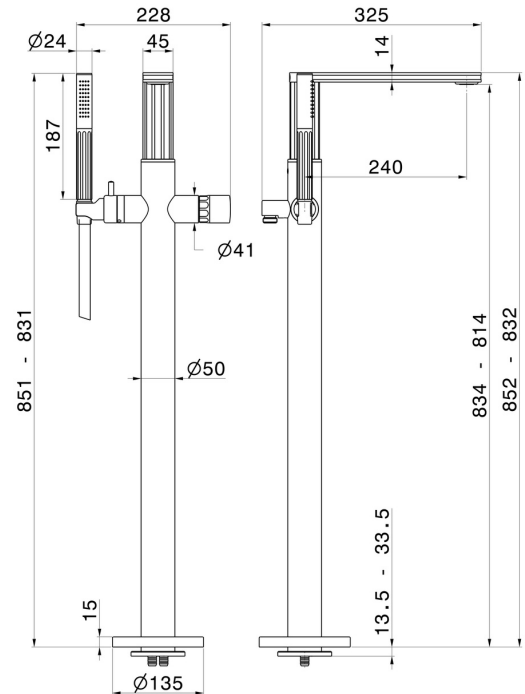

IONIKA SUPREME

72984E.01.014

Floor mounted bath group, with mixer, diverter and shower set - finish Matt White

External part

FEATURES

Material	Brass/Marble
Technology	Save Water
Installation	Floor concealed part
Hole type	Single hole
Control type	Single lever
Water mixing	Mechanical
Required for installation	<u>27819.00.000</u>

TECHNICAL DRAWING

IONIKA SUPREME

72984E.01.014

Floor mounted bath group, with mixer, diverter and shower set - finish Matt White

AVAILABLE FINISHES

01.014

Matt White

01.093