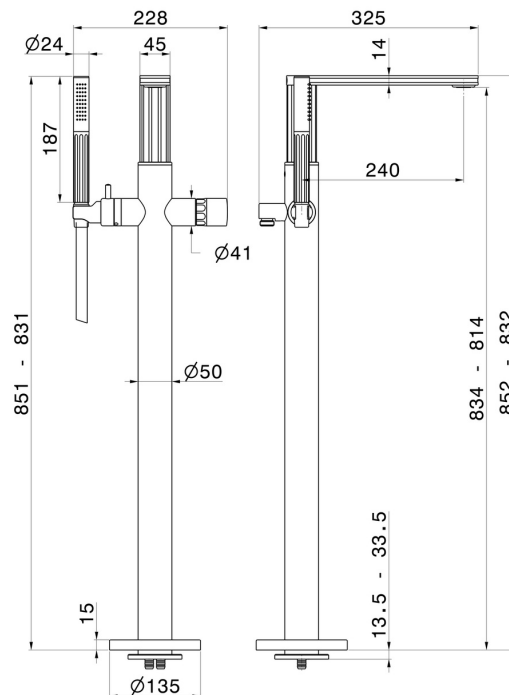

IONIKA SUPREME

72984E.01.093

Floor mounted bath group, with mixer, diverter and shower set - finish Matt Black

External part

SAVE WATER

FEATURES

Material	Brass/Marble
Technology	Save Water
Installation	Floor concealed part
Hole type	Single hole
Control type	Single lever
Water mixing	Mechanical
Required for installation	<u>27819.00.000</u>

TECHNICAL DRAWING

IONIKA SUPREME

72984E.01.093

Floor mounted bath group, with mixer, diverter and shower set - finish Matt Black

AVAILABLE FINISHES

01.093

Matt Black

01.014