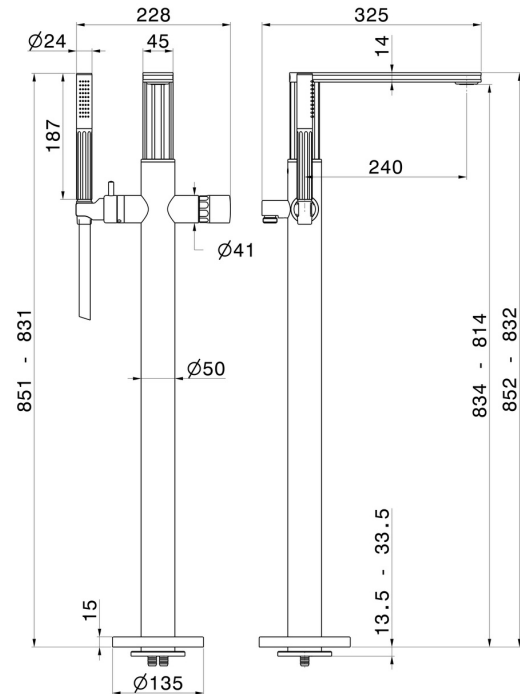

IONIKA SUPREME

72984E.21.018

Floor mounted bath group, with mixer, diverter and shower set - finish Chrome

External part

Chrome

FEATURES

Material	Brass/Marble
Technology	Save Water
Installation	Floor concealed part
Hole type	Single hole
Control type	Single lever
Water mixing	Mechanical
Required for installation	<u>27819.00.000</u>

TECHNICAL DRAWING

IONIKA SUPREME

72984E.21.018

Floor mounted bath group, with mixer, diverter and shower set - finish Chrome

AVAILABLE FINISHES

21.018

Chrome

01.014