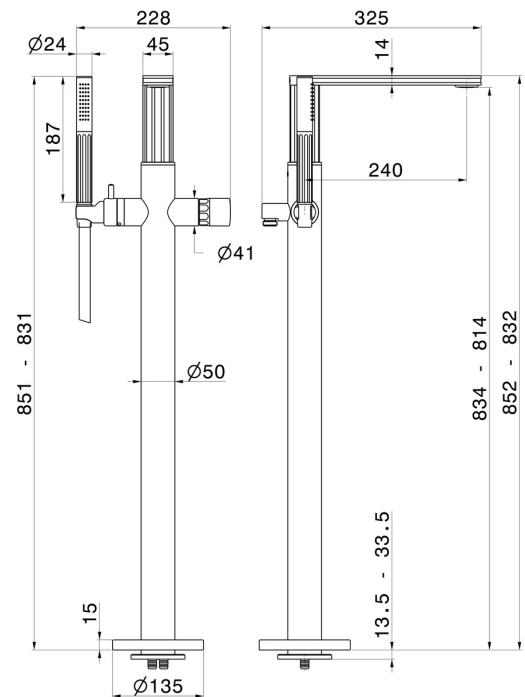

# IONIKA SUPREME

**72984E.59.064**

Floor mounted bath group, with mixer, diverter and shower set - finish PVD Brushed Gun Metal

External part

PVD Brushed Gun Metal

## FEATURES

Material	<b>Brass/Marble</b>
Technology	<b>Save Water</b>
Installation	<b>Floor concealed part</b>
Hole type	<b>Single hole</b>
Control type	<b>Single lever</b>
Water mixing	<b>Mechanical</b>
Required for installation	<b><u>27819.00.000</u></b>

## TECHNICAL DRAWING

**IONIKA SUPREME**

**72984E.59.064**

Floor mounted bath group, with mixer, diverter and shower set - finish PVD Brushed Gun Metal

**AVAILABLE FINISHES**

---

**59.064**

PVD Brushed Gun Metal