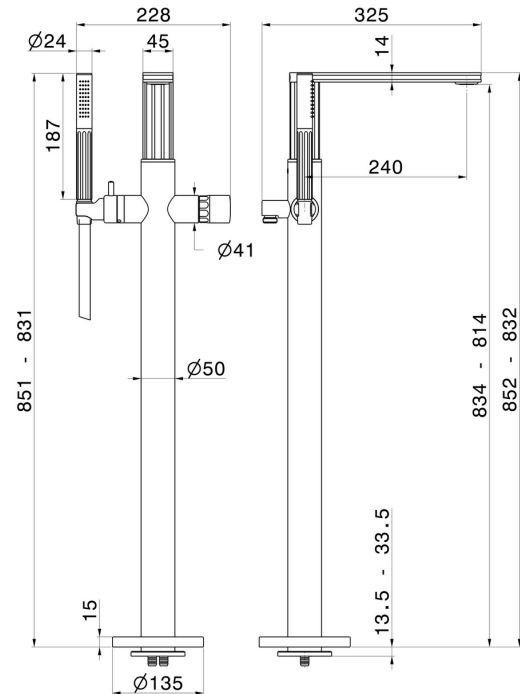

IONIKA SUPREME

72984E.59.066

Floor mounted bath group, with mixer, diverter and shower set - finish PVD Brushed steel

External part

PVD Brushed steel

FEATURES

Material	Brass/Marble
Technology	Save Water
Installation	Floor concealed part
Hole type	Single hole
Control type	Single lever
Water mixing	Mechanical
Required for installation	<u>27819.00.000</u>

TECHNICAL DRAWING

IONIKA SUPREME

72984E.59.066

Floor mounted bath group, with mixer, diverter and shower set - finish PVD Brushed steel

AVAILABLE FINISHES

59.066

PVD Brushed steel

01.014