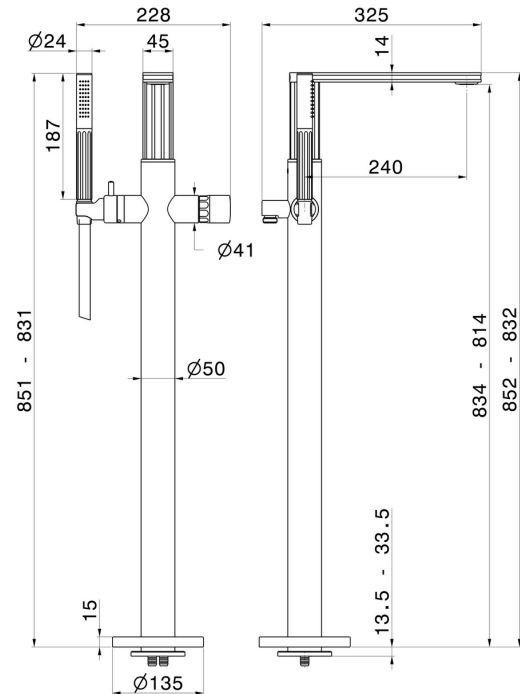

# IONIKA SUPREME

**72984E.59.098**

Floor mounted bath group, with mixer, diverter and shower set - finish PVD Brushed Pale Gold

External part

PVD Brushed Pale Gold

## FEATURES

Material	<b>Brass/Marble</b>
Technology	<b>Save Water</b>
Installation	<b>Floor concealed part</b>
Hole type	<b>Single hole</b>
Control type	<b>Single lever</b>
Water mixing	<b>Mechanical</b>
Required for installation	<b><u>27819.00.000</u></b>

## TECHNICAL DRAWING

**IONIKA SUPREME**

**72984E.59.098**

Floor mounted bath group, with mixer, diverter and shower set - finish PVD Brushed Pale Gold

**AVAILABLE FINISHES**

---

**59.098**

PVD Brushed Pale Gold