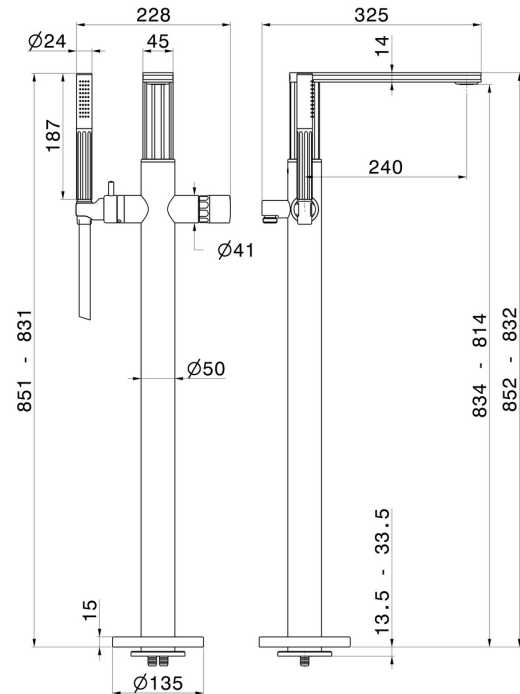

TECHNICAL DRAWING