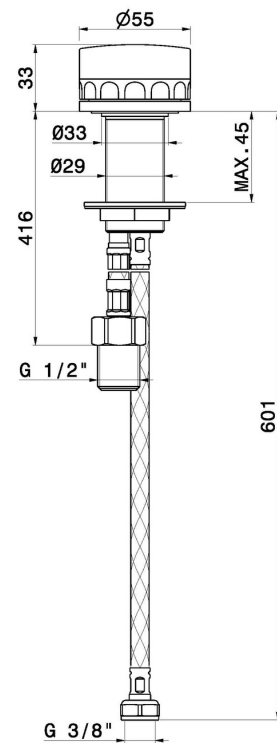

TECHNICAL DRAWING

AR Preview
try it in your home

More Details
on our [website](#)