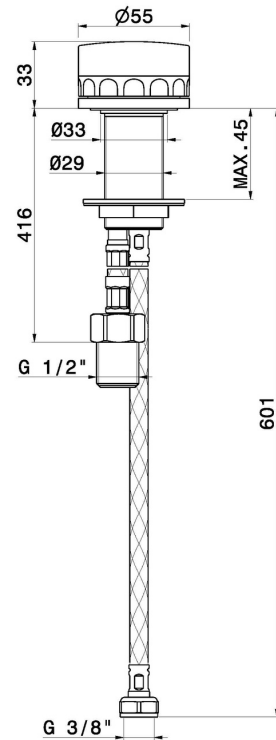

TECHNICAL DRAWING

AR Preview
try it in your home

More Details
on our [website](#)