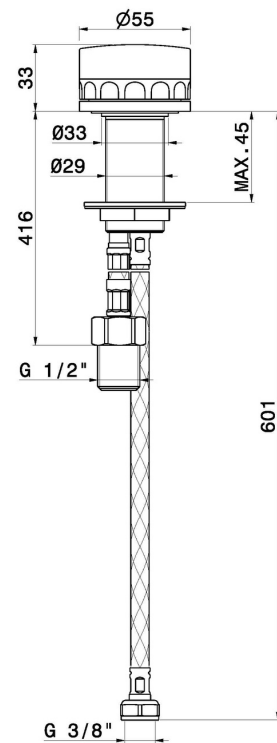

IONIKA ALLURE

73005.59.064

Floor mounted bath group, with mixer, diverter and shower set -
finish PVD Brushed Gun Metal

PVD Brushed Gun Metal

FEATURES

Material	Brass/Marble
Technology	Energy Saving
Installation	Freestanding
Hole type	Single hole
Control type	Single lever

TECHNICAL DRAWING

AR Preview
try it in your home

More Details
on our [website](#)

IONIKA ALLURE

73005.59.064

Floor mounted bath group, with mixer, diverter and shower set - finish PVD Brushed Gun Metal

AVAILABLE FINISHES