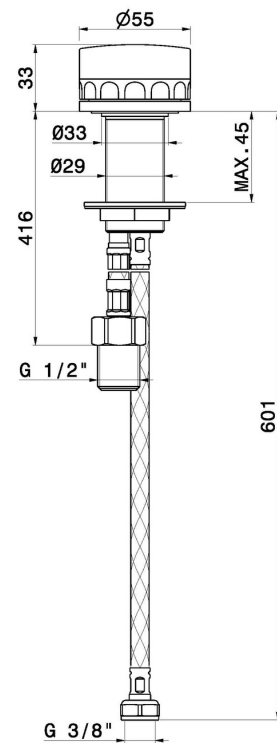

IONIKA ALLURE

73005.59.066

Floor mounted bath group, with mixer, diverter and shower set - finish PVD Brushed steel

FEATURES

Material	Brass/Marble
Technology	Energy Saving
Installation	Freestanding
Hole type	Single hole
Control type	Single lever

TECHNICAL DRAWING

 **AR Preview**
try it in your home

More Details
on our [website](#)

IONIKA ALLURE

73005.59.066

Floor mounted bath group, with mixer, diverter and shower set - finish PVD Brushed steel

AVAILABLE FINISHES