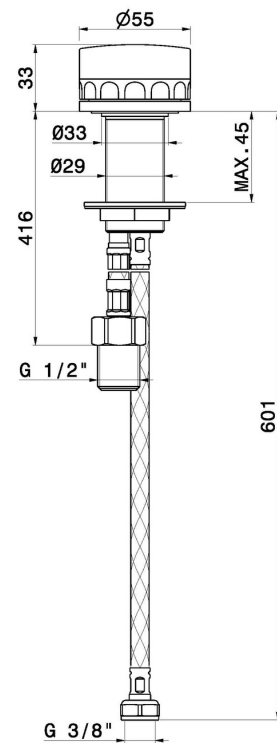

IONIKA ALLURE

73005.59.098

Floor mounted bath group, with mixer, diverter and shower set - finish PVD Brushed Pale Gold

FEATURES

Material	Brass/Marble
Technology	Energy Saving
Installation	Freestanding
Hole type	Single hole
Control type	Single lever

TECHNICAL DRAWING

IONIKA ALLURE

73005.59.098

Floor mounted bath group, with mixer, diverter and shower set - finish PVD Brushed Pale Gold

AVAILABLE FINISHES

59.098

PVD Brushed Pale Gold

01.014