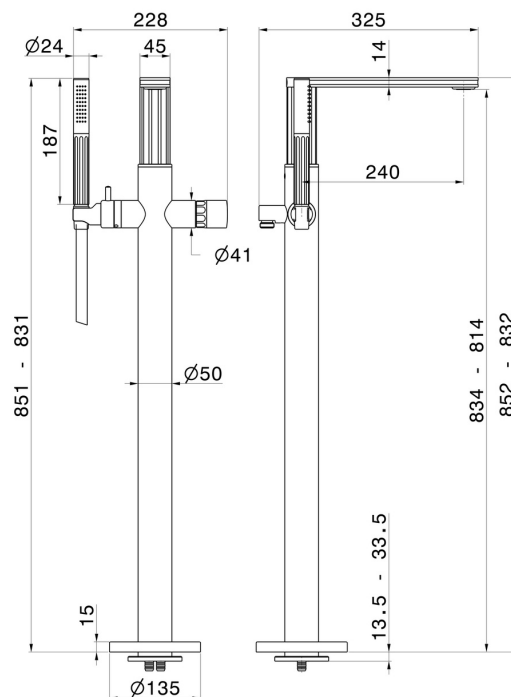

TECHNICAL DRAWING