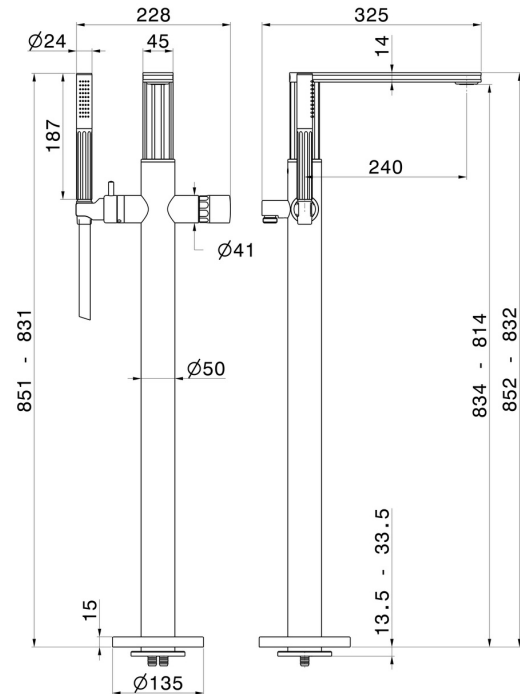

IONIKA ALLURE

73084E.01.093

Floor mounted bath group, with mixer, diverter and shower set - finish Matt Black

External part

FEATURES

Material	Brass/Marble
Technology	Save Water
Installation	Floor concealed part
Diverter type	Mechanic diverter
Water mixing	Mechanical
Required for installation	<u>27819.00.000</u>

TECHNICAL DRAWING

IONIKA ALLURE

73084E.01.093

Floor mounted bath group, with mixer, diverter and shower set - finish Matt Black

AVAILABLE FINISHES

01.093

Matt Black

01.014