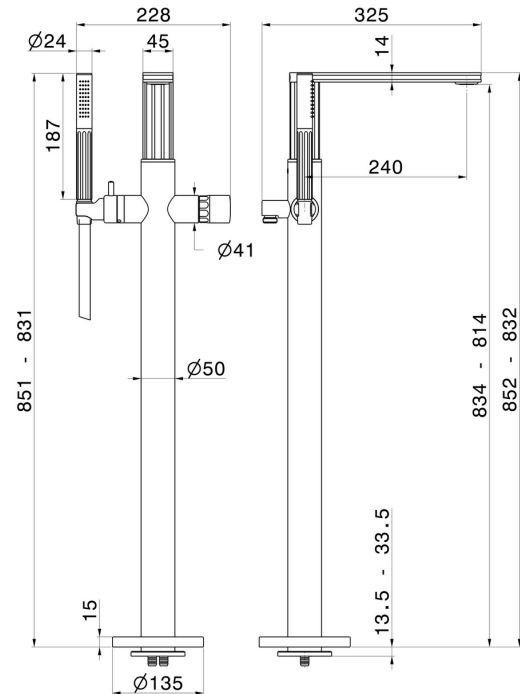

IONIKA ALLURE

73084E.59.064

Floor mounted bath group, with mixer, diverter and shower set - finish PVD Brushed Gun Metal

External part

PVD Brushed Gun Metal

FEATURES

Material	Brass/Marble
Technology	Save Water
Installation	Floor concealed part
Diverter type	Mechanic diverter
Water mixing	Mechanical
Required for installation	<u>27819.00.000</u>

TECHNICAL DRAWING

IONIKA ALLURE

73084E.59.064

Floor mounted bath group, with mixer, diverter and shower set - finish PVD Brushed Gun Metal

AVAILABLE FINISHES

59.064

PVD Brushed Gun Metal

01.014