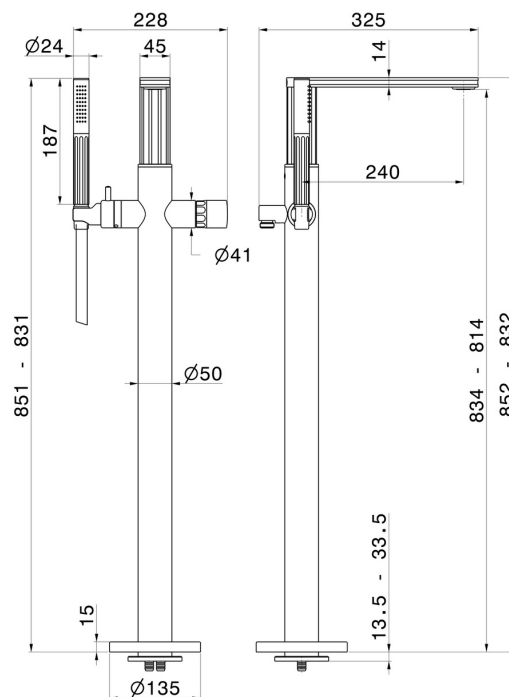

IONIKA ALLURE

73084E.59.066

Floor mounted bath group, with mixer, diverter and shower set - finish PVD Brushed steel

External part

PVD Brushed steel

FEATURES

Material	Brass/Marble
Technology	Save Water
Installation	Floor concealed part
Diverter type	Mechanic diverter
Water mixing	Mechanical
Required for installation	<u>27819.00.000</u>

TECHNICAL DRAWING

AR Preview
try it in your home

More Details
on our [website](#)

IONIKA ALLURE

73084E.59.066

Floor mounted bath group, with mixer, diverter and shower set - finish PVD Brushed steel

AVAILABLE FINISHES