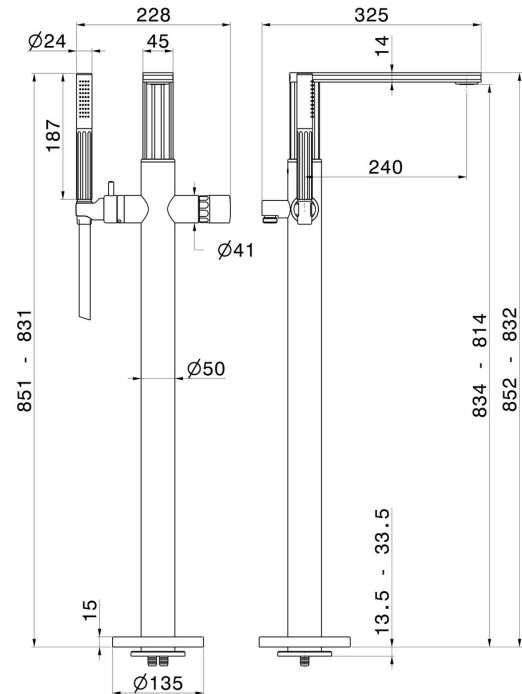

IONIKA ALLURE

73084E.59.067

Floor mounted bath group, with mixer, diverter and shower set - finish PVD Brushed Copper Bronze

External part

PVD Brushed Copper Bronze

FEATURES

Material	Brass/Marble
Technology	Save Water
Installation	Floor concealed part
Diverter type	Mechanic diverter
Water mixing	Mechanical
Required for installation	<u>27819.00.000</u>

TECHNICAL DRAWING

IONIKA ALLURE

73084E.59.067

Floor mounted bath group, with mixer, diverter and shower set - finish PVD Brushed Copper Bronze

AVAILABLE FINISHES

59.067

PVD Brushed Copper Bronze

01.014