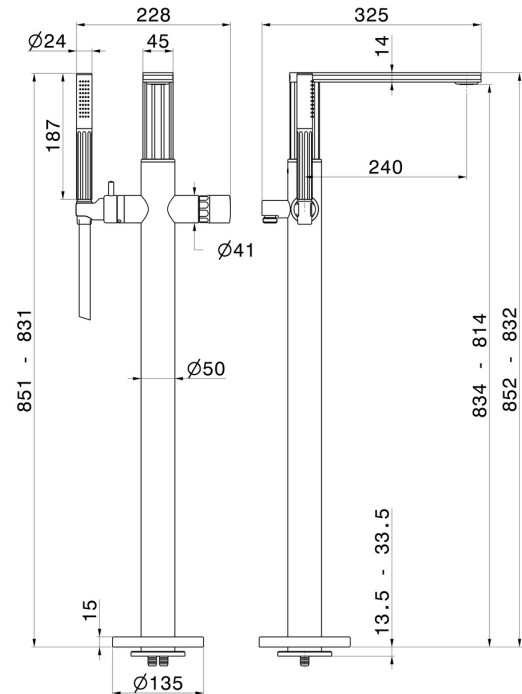

# IONIKA ALLURE

**73084E.59.098**

Floor mounted bath group, with mixer, diverter and shower set - finish PVD Brushed Pale Gold

External part

## FEATURES

Material	<b>Brass/Marble</b>
Technology	<b>Save Water</b>
Installation	<b>Floor concealed part</b>
Diverter type	<b>Mechanic diverter</b>
Water mixing	<b>Mechanical</b>
Required for installation	<b><u>27819.00.000</u></b>

## TECHNICAL DRAWING

**IONIKA ALLURE**

**73084E.59.098**

Floor mounted bath group, with mixer, diverter and shower set - finish PVD Brushed Pale Gold

**AVAILABLE FINISHES**

---

**59.098**

PVD Brushed Pale Gold