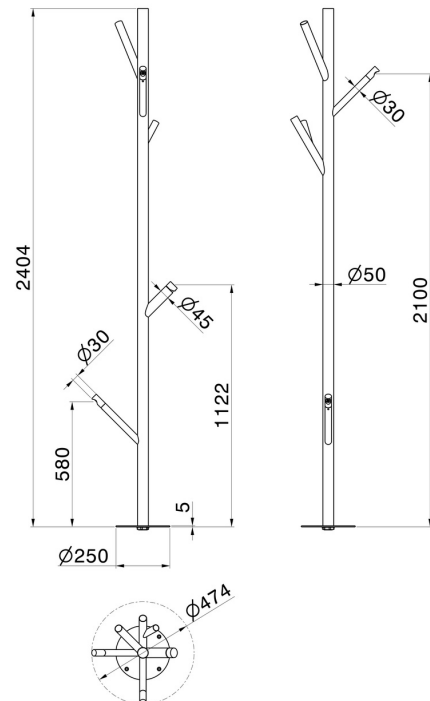

**695E.80.149**

Floor-mounted shower pillar, ideal for outside use, with head shower and lower spout - finish Brass

Incorporated mixer and diverter. External part.

**FEATURES**

Material	<b>Brass</b>
Installation	<b>Floor concealed part</b>
Water mixing	<b>Mechanical</b>
Required for installation	<b><u>31095.00.000</u></b>

**TECHNICAL DRAWING**

**695E.80.149**

Floor-mounted shower pillar, ideal for outside use, with head shower and lower spout - finish Brass

**AVAILABLE FINISHES**

---

**80.149**

Brass

**S0.165**