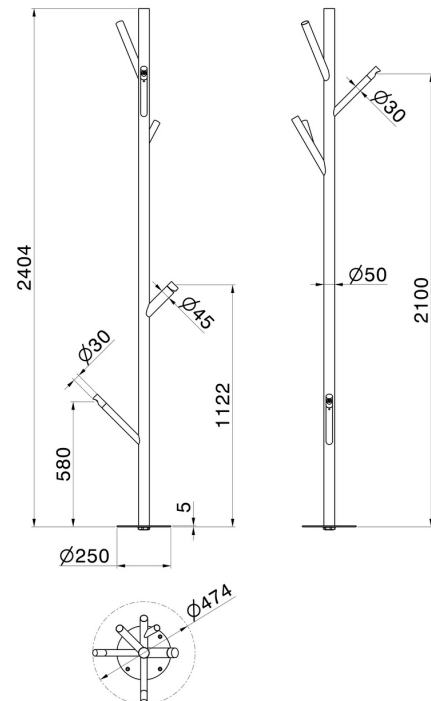

695E.S0.165

Floor-mounted shower pillar, ideal for outside use, with head shower and lower spout - finish Soft Eucalypt

Incorporated mixer and diverter. External part.

Soft Eucalypt

FEATURES

Material	Brass
Installation	Floor concealed part
Water mixing	Mechanical
Required for installation	<u>31095.00.000</u>

TECHNICAL DRAWING

695E.S0.165

Floor-mounted shower pillar, ideal for outside use, with head shower and lower spout - finish Soft Eucalypt

AVAILABLE FINISHES

 **S0.165**
Soft Eucalypt

 **80.149**
finish Brass